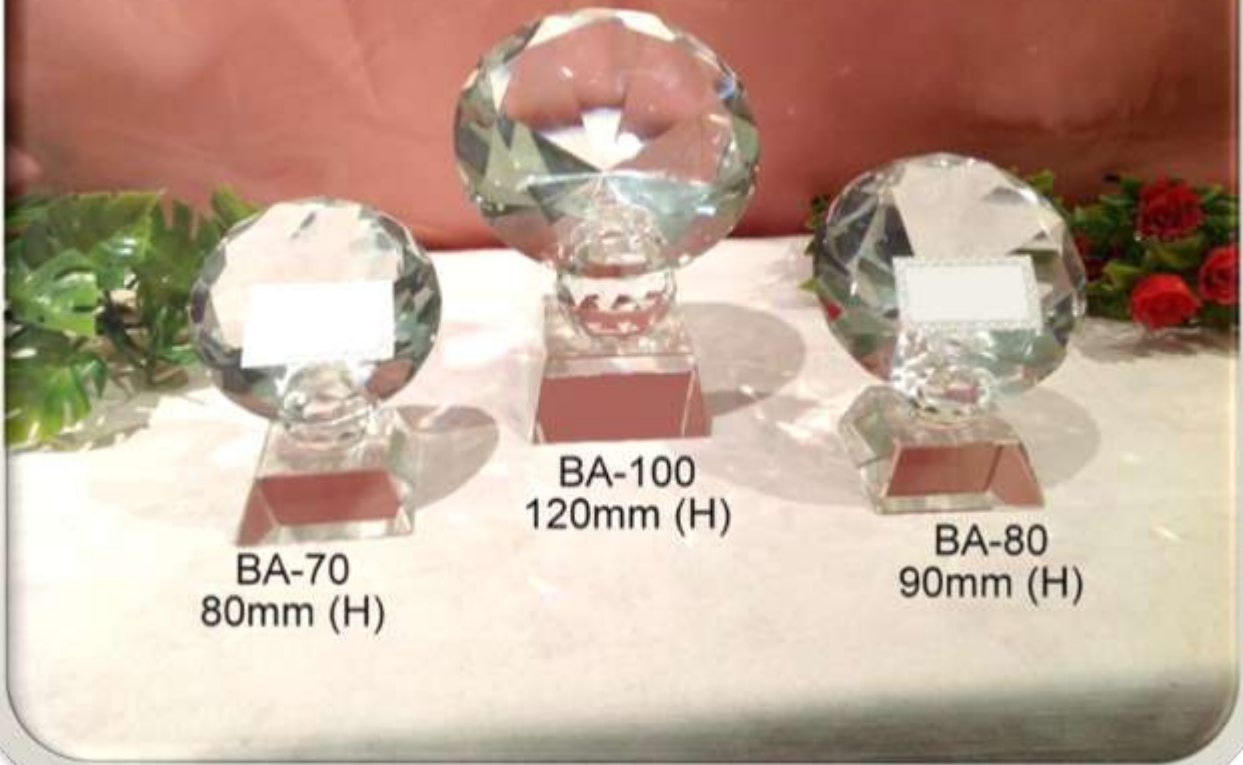

h 19cm

h 20cm

**CS-A7**

**S**

**L**

**M**

CS-A70B

h 22cm

**CS-BA-2**

Mirror Type

198mm (H)

**CS-BA-4**  
Mirror Type

Hight: 188mm  
Diameter: 170mm

**CS-BA-5**  
Mirror Type

195mm (H)

**CS-BA**

**BA-70**  
80mm (H)

**BA-100**  
120mm (H)

**BA-80**  
90mm (H)

**CS-BB12**

**S = 200mm (H)**

**L = 230mm (H)**

**M = 220mm (H)**

h 16cm  
CS-BL01