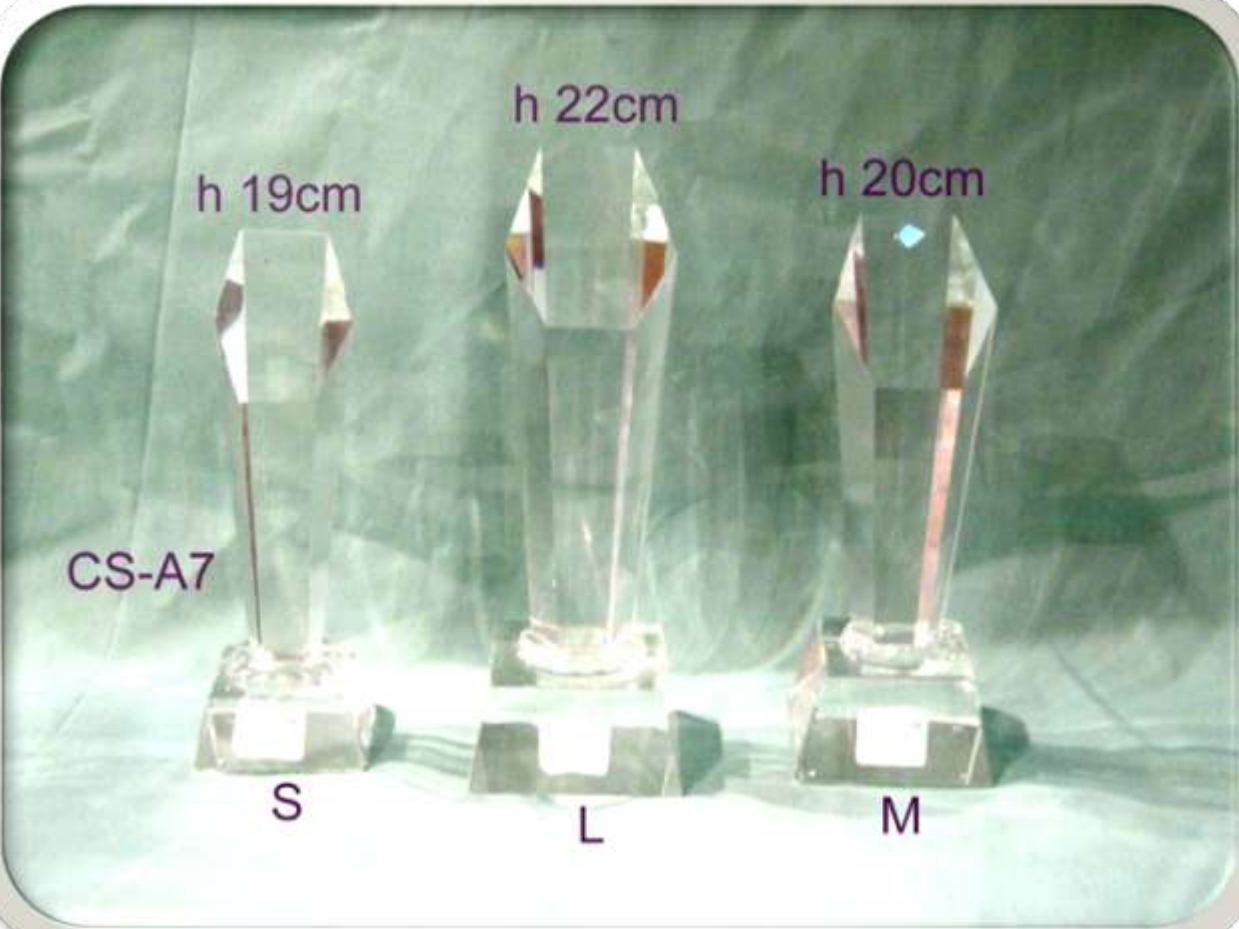

h 19cm

h 20cm

**CS-A7**

**S**

**L**

**M**

CS-A70B

h 22cm

**CS-BA-2**

Mirror Type

198mm (H)

**CS-BA-4**  
Mirror Type

Hight: 188mm  
Diameter: 170mm

**CS-BA-5**  
Mirror Type

195mm (H)

**CS-BA**

**BA-70**  
80mm (H)

**BA-100**  
120mm (H)

**BA-80**  
90mm (H)

**CS-BB12**

**S = 200mm (H)**

**L = 230mm (H)**

**M = 220mm (H)**

h 16cm  
CS-BL01

**275mm (H)**

**CS-D58**

**CS-D46**

**CS-D345**

**CS-D23**

**80mm (H)  
40mm  
Diamond**

**95mm (H)  
50mm  
Diamond**

**130mm (H)  
60mm  
Diamond**