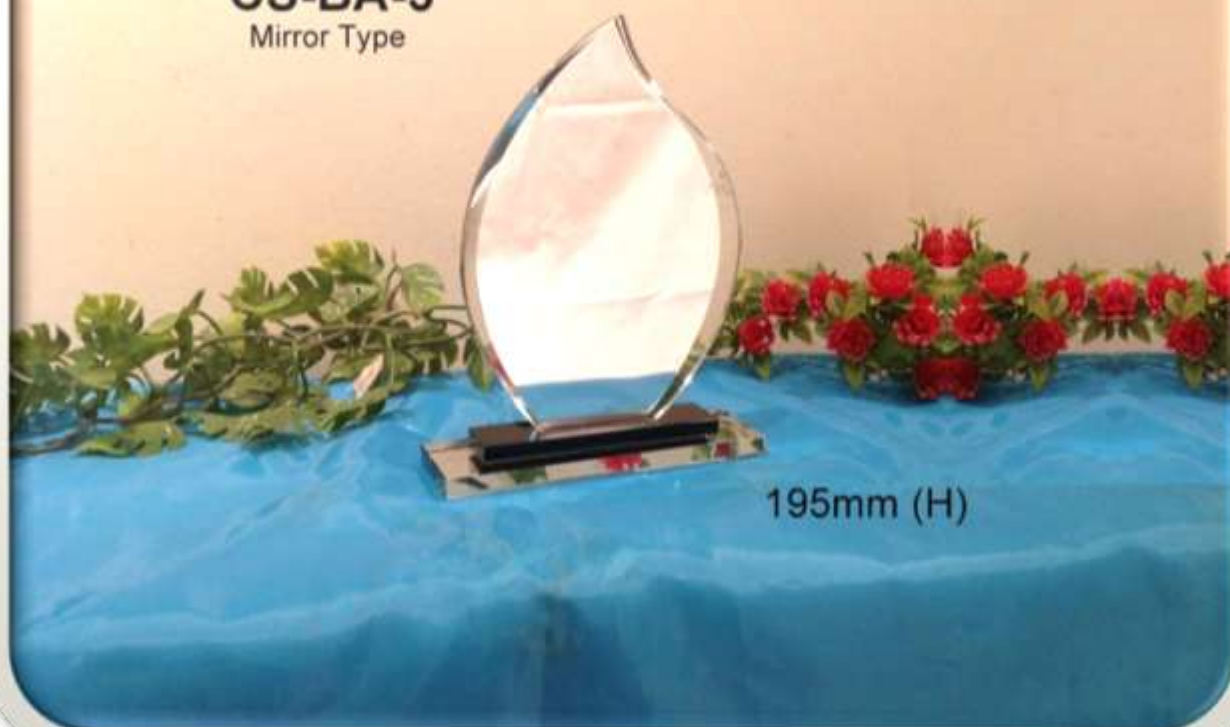

h 19cm

h 20cm

**CS-A7**

**S**

**L**

**M**

CS-A70B

h 22cm

**CS-BA-2**

Mirror Type

198mm (H)

**CS-BA-4**  
Mirror Type

Hight: 188mm  
Diameter: 170mm

**CS-BA-5**  
Mirror Type

195mm (H)

**CS-BA**