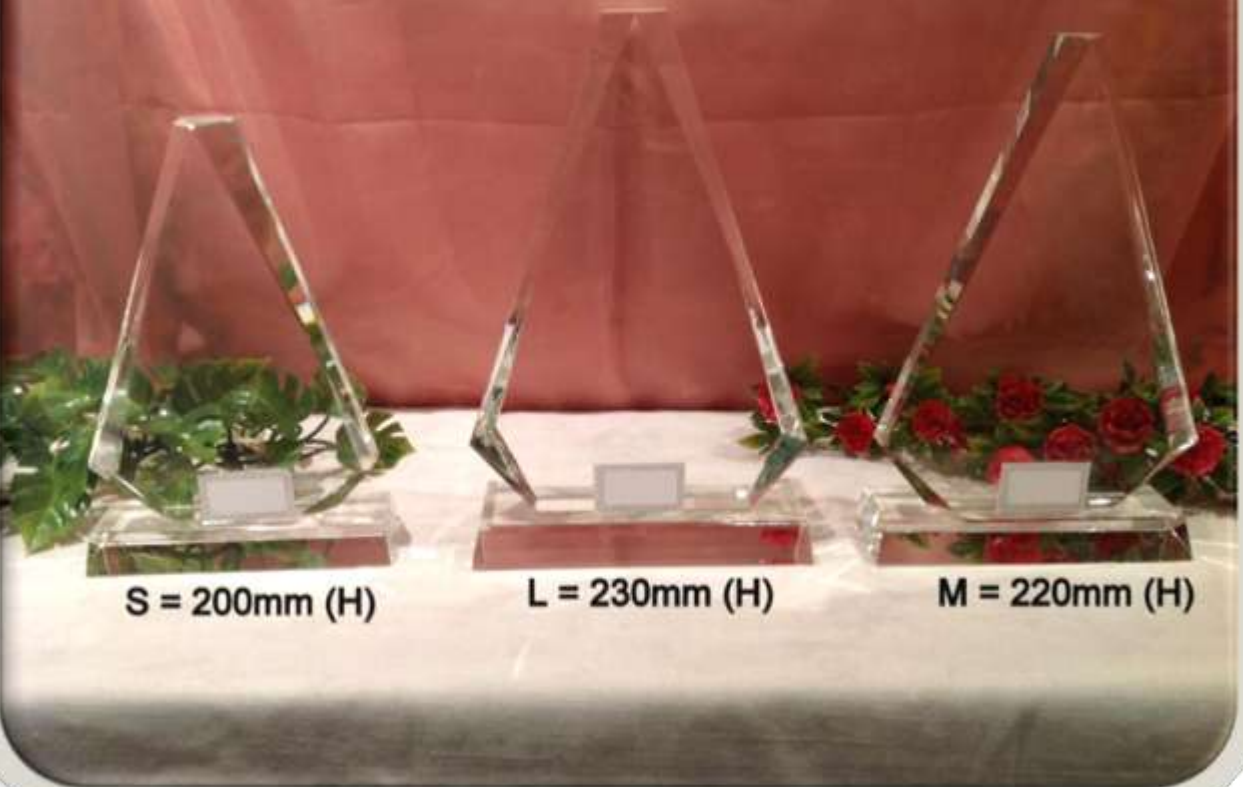

h 19cm

h 20cm

**CS-A7**

**S**

**L**

**M**

CS-A70B

h 22cm

**CS-BA-2**

Mirror Type

198mm (H)

**CS-BA-4**  
Mirror Type

Hight: 188mm  
Diameter: 170mm

**CS-BA-5**  
Mirror Type

195mm (H)

**CS-BA**

**BA-70**  
80mm (H)

**BA-100**  
120mm (H)

**BA-80**  
90mm (H)

**CS-BB12**

**S = 200mm (H)**

**L = 230mm (H)**

**M = 220mm (H)**

h 16cm  
CS-BL01