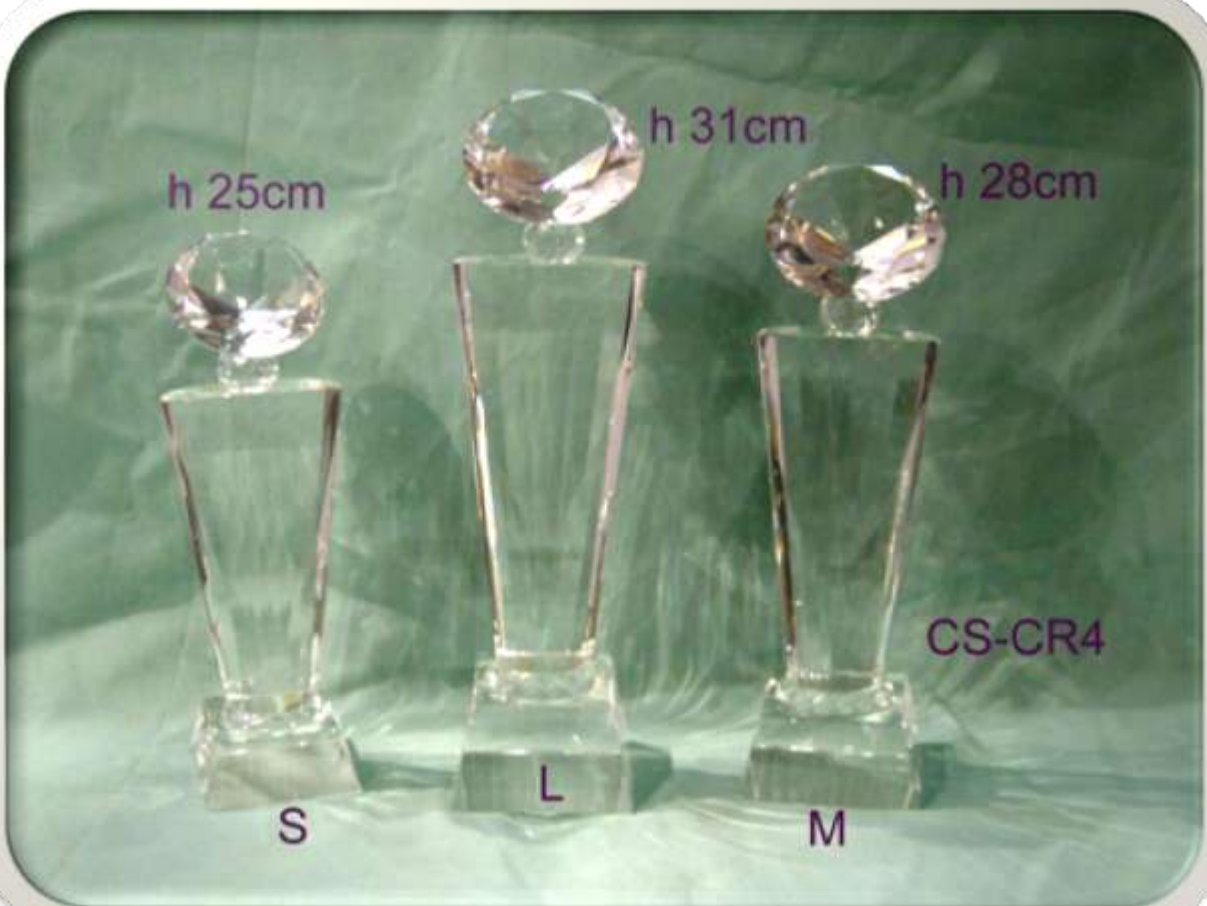

**CS-BA-2**

Mirror Type

198mm (H)

**CS-BA-4**  
Mirror Type

Hight: 188mm  
Diameter: 170mm

**CS-BA-5**  
Mirror Type

195mm (H)

**CS-BA**

**BA-70**  
80mm (H)

**BA-100**  
120mm (H)

**BA-80**  
90mm (H)

**CS-BB12**

**S = 200mm (H)**

**L = 230mm (H)**

**M = 220mm (H)**

h 16cm  
CS-BL01

h 25cm

h 31cm

h 28cm

CS-CR4

S

L

M

**CS-D6**

**275mm (H)**

**CS-D58**

**CS-D46**

**CS-D345**

**CS-D23**

**80mm (H)  
40mm  
Diamond**

**95mm (H)  
50mm  
Diamond**

**130mm (H)  
60mm  
Diamond**